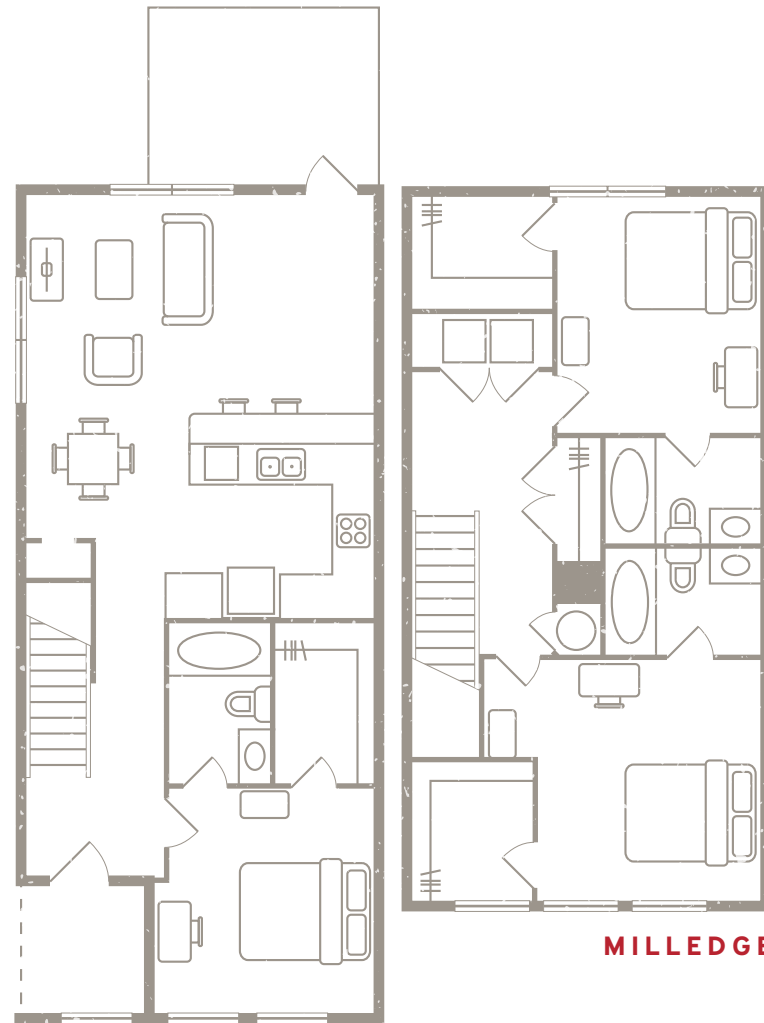

BIRCHMORE

3 BEDROOM, 3 BATH

COUPLED COTTAGE 1,399 sq ft

p: 540-217-6638 redpoint-harrisonburg.com

MILLEDGE

3 BEDROOM, 3 BATH

COTTAGE

1,394 sq ft