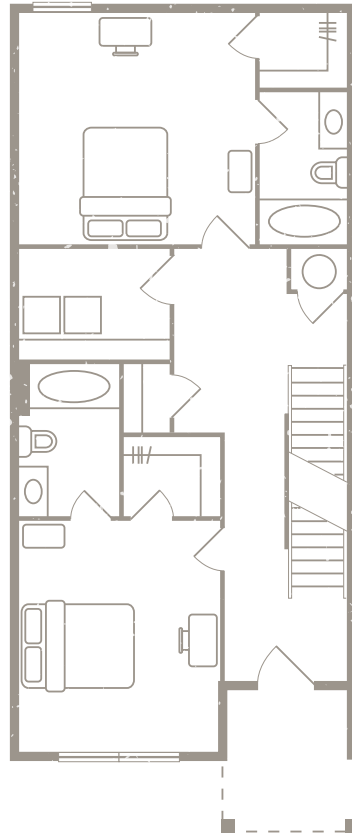

RUTHERFORD

5 BEDROOM, 5.5 BATH

COTTAGE

2,363 sq ft

p: 540-217-6638 [redpoint-harrisonburg.com](https://www.redpoint-harrisonburg.com)

TALMADGE

5 BEDROOM, 5.5 BATH

COUPLED COTTAGE

2,263 sq ft

p: 540-217-6638

 redpoint-harrisonburg.com