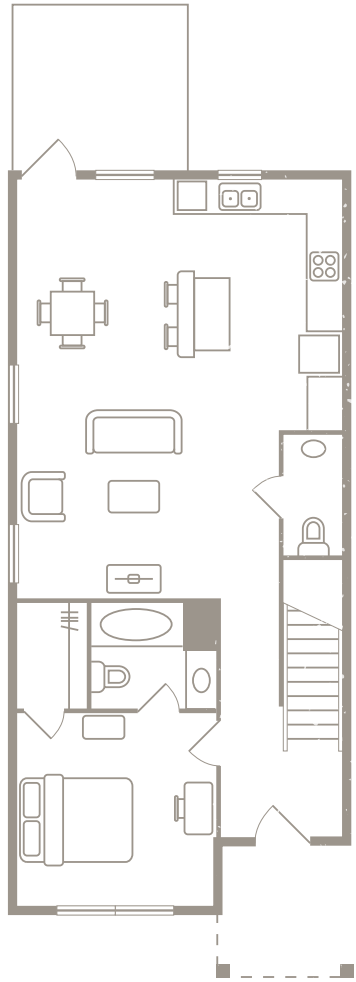

RUTHERFORD

5 BEDROOM, 5.5 BATH

COTTAGE

2,363 sq ft

p: 540-217-6638 [redpoint-harrisonburg.com](https://www.redpoint-harrisonburg.com)

TALMADGE

5 BEDROOM, 5.5 BATH

COUPLED COTTAGE

2,263 sq ft

p: 540-217-6638

 redpoint-harrisonburg.com