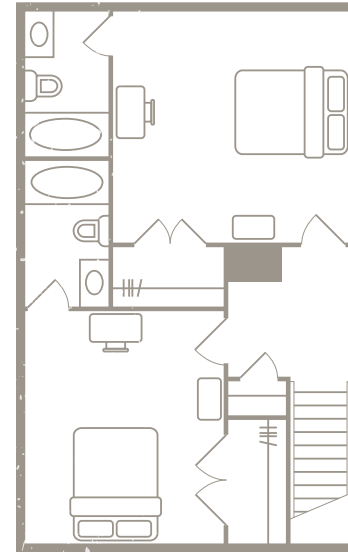

RUTHERFORD

5 BEDROOM, 5.5 BATH

COTTAGE

2,363 sq ft

p: 540-217-6638 [redpoint-harrisonburg.com](https://www.redpoint-harrisonburg.com)

TALMADGE

5 BEDROOM, 5.5 BATH

COUPLED COTTAGE

2,263 sq ft

p: 540-217-6638

 redpoint-harrisonburg.com